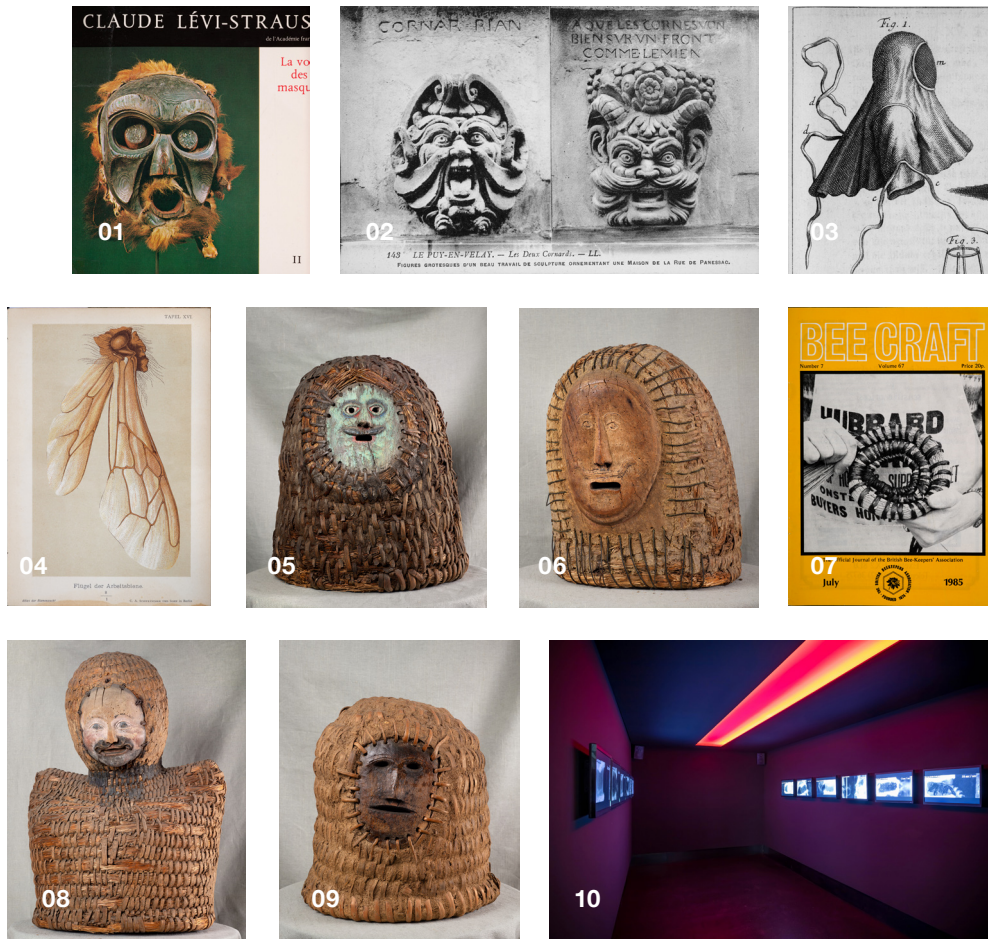

# PRESS IMAGES

Aladin Borioli . Bannkörbe  
C/O Berlin Talent Award 2023

**01** Front cover of Claude Lévi-Strauss's „La voie des masques“, Genève: Édition d'Art Albert Skira, 1975 **02** Postcard from *Apian's* archive with the caption „Grotesque figures from a fine ornamental sculpture work adorning a house on Panessac Street [France].“, *Apian*, 2023 **03** A beekeeper's veil. Réaumur, „Geschichte der Bienen“, Frankfurt/Leipzig: Göbhard's seel Erben, 1759 **04** Wings of a worker bee. Central-Verein für Hebung und Verbreitung der Bienenzucht in Italien, *Atlas für Bienenzucht*, Berlin: C. A. Schwetschke und Sohn, 1901 **05** Bannkorb, 2023. Provenance: Heimatbund Museum Soltau, Germany © Aladin Borioli (*Apian*) **06** Bannkorb, 2023. Provenance: Institut für Bienenkunde Celle, Germany © Aladin Borioli, Françoise Borioli (*Apian*) **07** Front cover of *Bee Craft* magazine which shows someone weaving a skep hive. *Bee Craft*, V. 67, no. 07, Tonbridge: July 1985 **08** Bannkorb, 2023. Provenance: Bomann-Museum Celle, Germany © Aladin Borioli (*Apian*) **09** Bannkorb, 2023. Provenance: Hans-Günther Brockmann's collection, Germany © Aladin Borioli, Ellen Lapper (*Apian*) **10** Aladin Borioli . Bannkörbe . C/O Berlin Talent Award 2023, installation view at C/O Berlin, 2024 © C/O Berlin Foundation, David von Becker, *Apian*