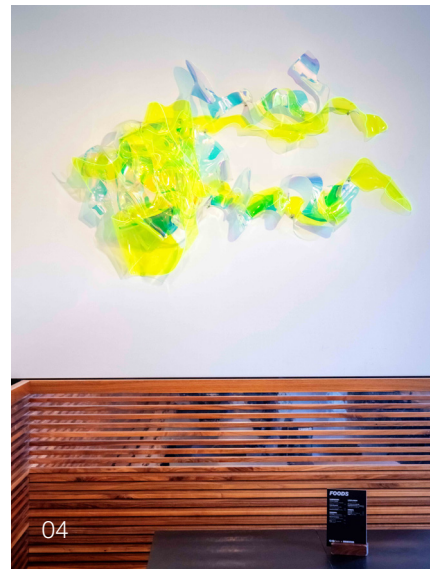

# PRESS IMAGES

Berta Fischer . Artistic Intervention 2024

**All Images** Berta Fischer . Artistic Intervention 2024, C/O Berlin © C/O Berlin Foundation, David von Becker

The images provided may be used once and are intended solely for use by the press for topical reporting and not for commercial purposes. They may not be modified, cropped, or printed over. Please always include the correct copyright notices and retain the captions supplied with images. Publications must mention C/O Berlin, the artist, and the Artistic Intervention.