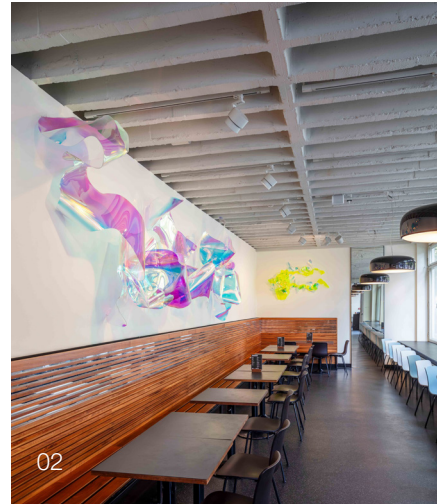

# PRESS IMAGES

Berta Fischer . Artistic Intervention 2024

**All Images** Berta Fischer . Artistic Intervention 2024, C/O Berlin © C/O Berlin Foundation, David von Becker

The images provided may be used once and are intended solely for use by the press for topical reporting and not for commercial purposes. They may not be modified, cropped, or printed over. Please always include the correct copyright notices and retain the captions supplied with images. Publications must mention C/O Berlin, the artist, and the Artistic Intervention.