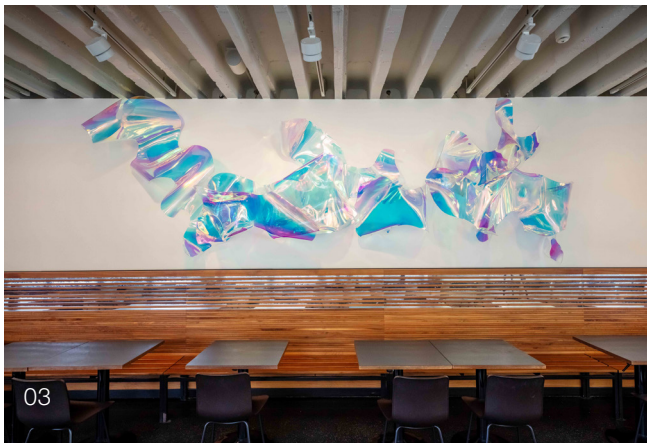

# PRESS IMAGES

Berta Fischer . Artistic Intervention 2024

**All Images** Berta Fischer . Artistic Intervention 2024, C/O Berlin © C/O Berlin Foundation, David von Becker

The images provided may be used once and are intended solely for use by the press for topical reporting and not for commercial purposes. They may not be modified, cropped, or printed over. Please always include the correct copyright notices and retain the captions supplied with images. Publications must mention C/O Berlin, the artist, and the Artistic Intervention.